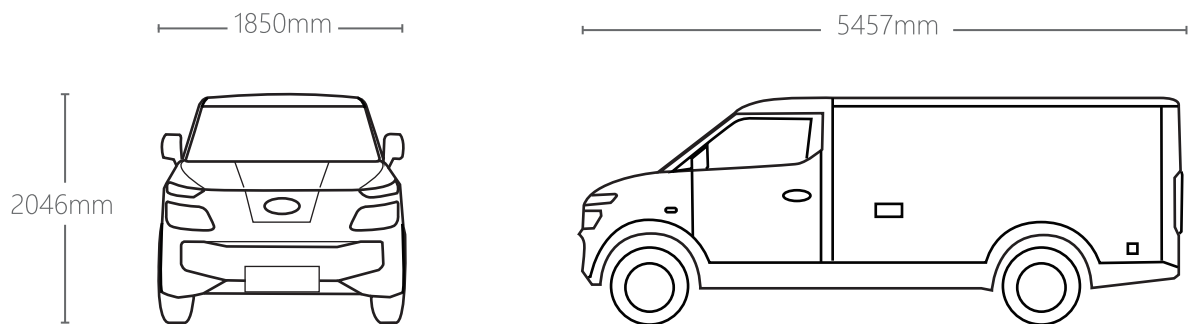

NEXTEM⁺

The Next Gen Electric Commercial Vehicle

MINKE

Customize according to your requirements

NEXTEM⁺